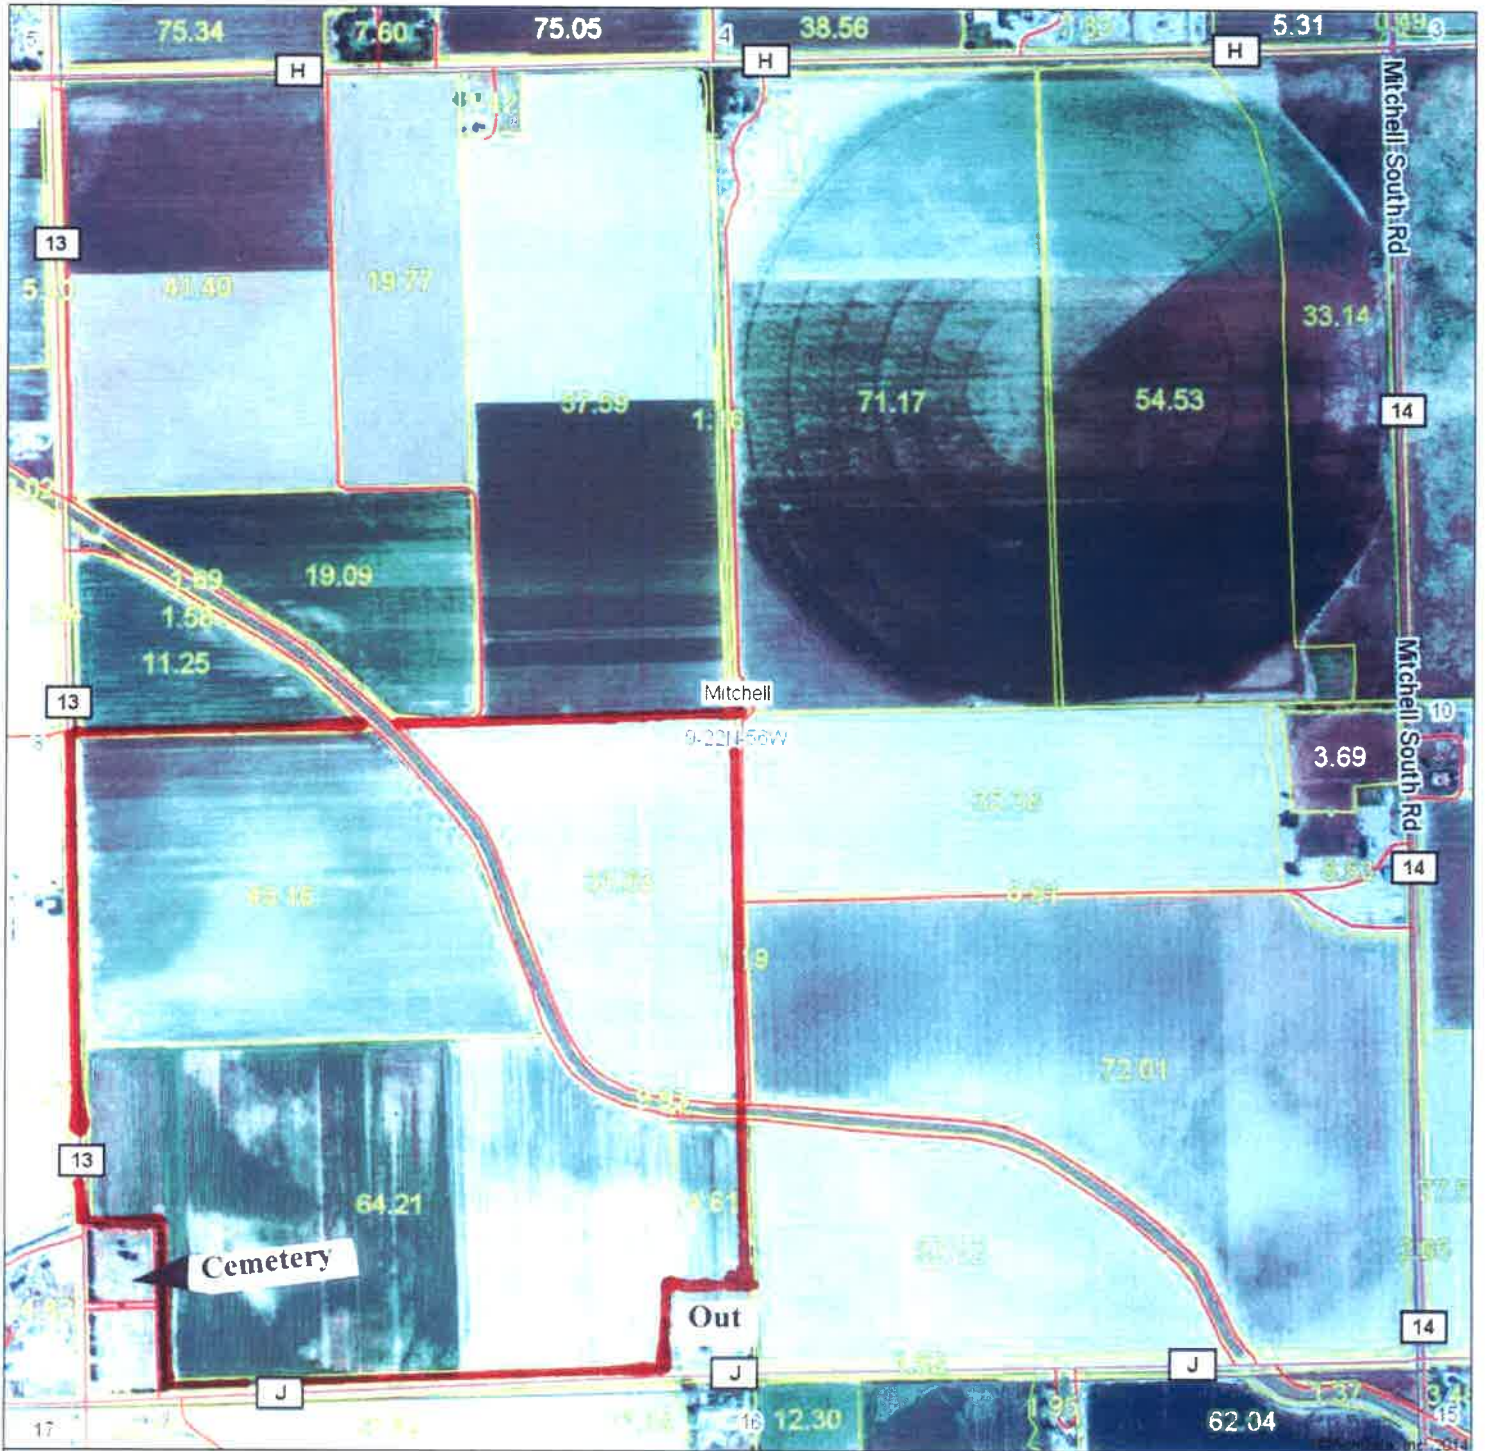

Aerial Map

Premier Properties

1902 East D Street
Fortington, Wyoming
888-512-1117
www.wyomingproperties.com

Maps Provided By

9-22N-56W
Scotts Bluff County
Nebraska

map center: 41° 53' 37.52, 103° 49' 22.63

scale: 9567

3/3/2014

Field borders provided by Farm Service Agency as of 5/21/2008. Aerial photography provided by Aerial Photography Field Office.