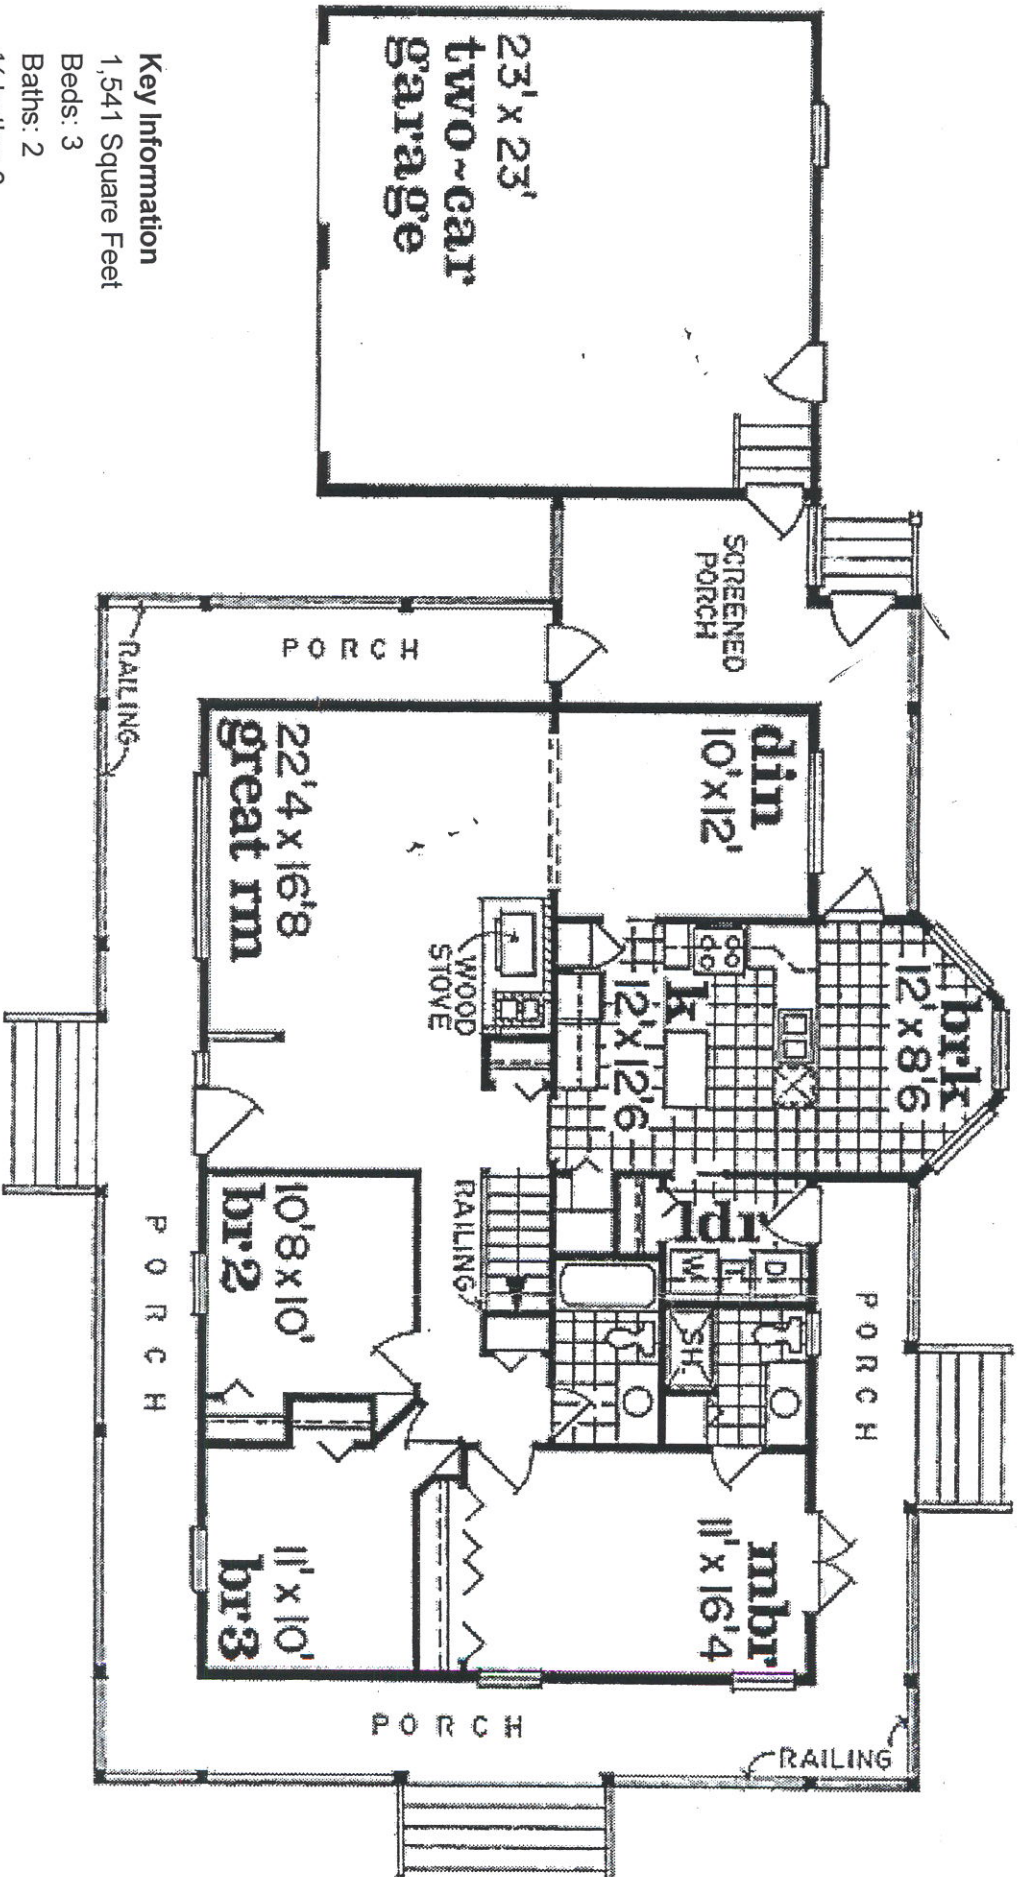

House Plans #HOMEPW23581: The Williams Lake

Key Information

- 1,541 Square Feet
- Beds: 3
- Baths: 2
- ½ baths: 0
- Stories: 1
- Garage Bays: 2
- Width: 87'
- Depth: 44'